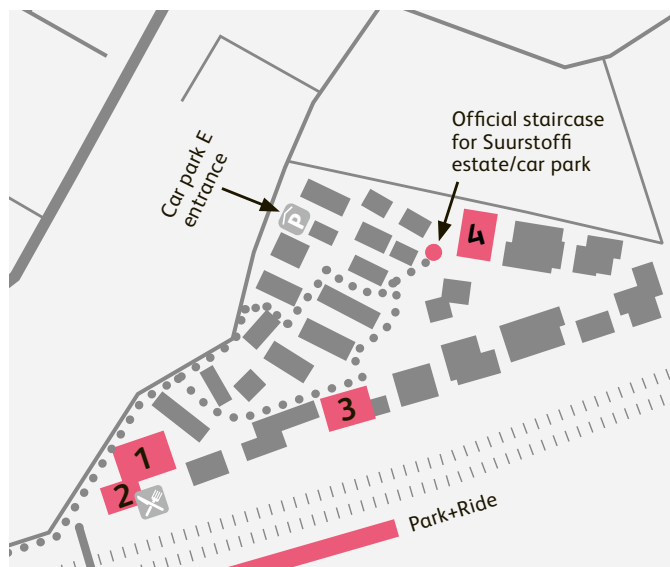

# Sites of the Lucerne University of Applied Sciences and Arts, Zug-Rotkreuz Campus

**Lucerne School of Computer Science  
and Information Technology**  
Zug-Rotkreuz Campus  
Suurstoffi 1  
6343 Rotkreuz

+41 41 757 68 11  
informatik@hslu.ch

We recommend you arrive via public transport. There is a limited number of parking spaces available on the Suurstoffi estate as well as in car park E (enter via Birkenstrasse; address: Suurstoffi 29).

Please follow the signs in the car park and only use the metered parking spaces at the back, in section E2.

1  
Suurstoffi 1, House "A" (main building)  
Reception, Audi Max, Audi Midi, Forum,  
class rooms, walk-in space  
Secretariat of the Lucerne School of Business, IFZ (5th floor)

2  
Suurstoffi 4, House "B" (high-rise)  
Student Services of the Lucerne School of Computer  
Science and Information Technology (2nd floor)  
Restaurant and bistro, library, Digital Ideation

3  
Suurstoffi 12, Immersive Realities Center,  
AI Robotics Lab, class rooms, walk-in space