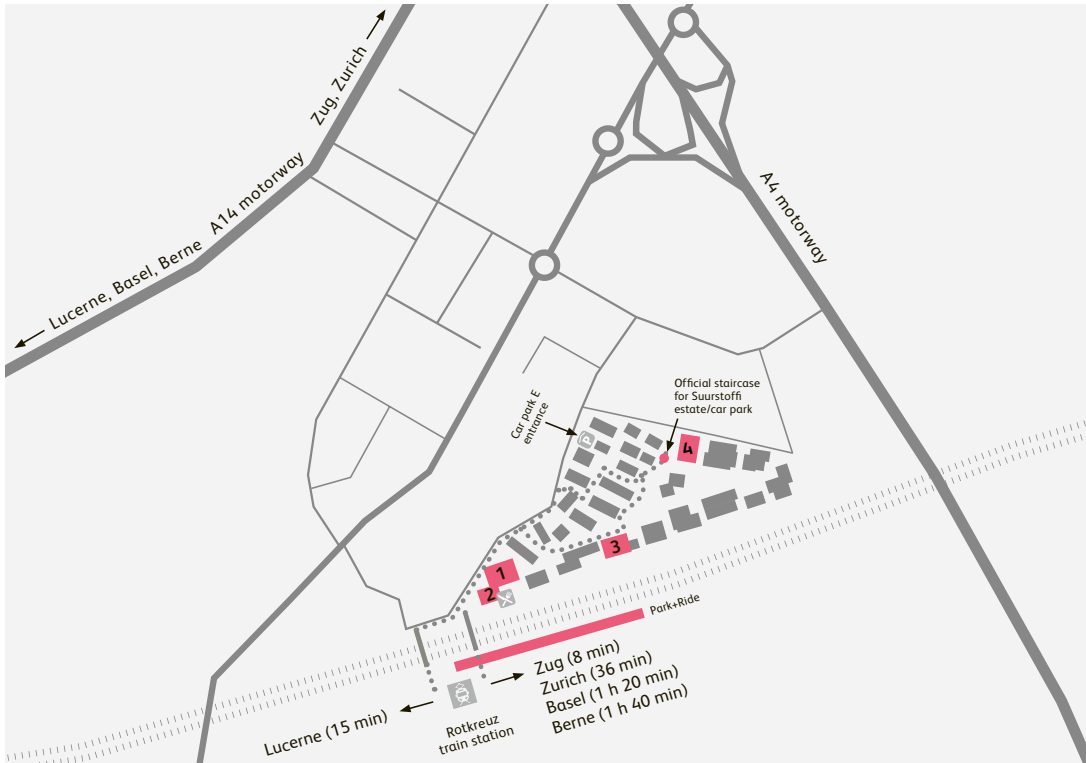

# Sites of the Lucerne University of Applied Sciences and Arts, Zug-Rotkreuz Campus

**Lucerne School of Computer Science  
and Information Technology**  
Zug-Rotkreuz Campus  
Suurstoffi 1  
6343 Rotkreuz

Please follow the signs in the car park and only use the metered parking spaces at the back, in section E2.

1  
Suurstoffi 1, House "A" (main building)  
Reception, Audi Max, Audi Midi, Forum,  
class rooms, walk-in space  
Secretariat of the Lucerne School of Business, IFZ (5th floor)

2  
Suurstoffi 4, House "B" (high-rise)  
Student Services of the Lucerne School of Computer  
Science and Information Technology (2nd floor)  
Restaurant and bistro, library, Digital Ideation

3  
Suurstoffi 12, Immersive Realities Center,  
AI Robotics Lab, class rooms, walk-in space